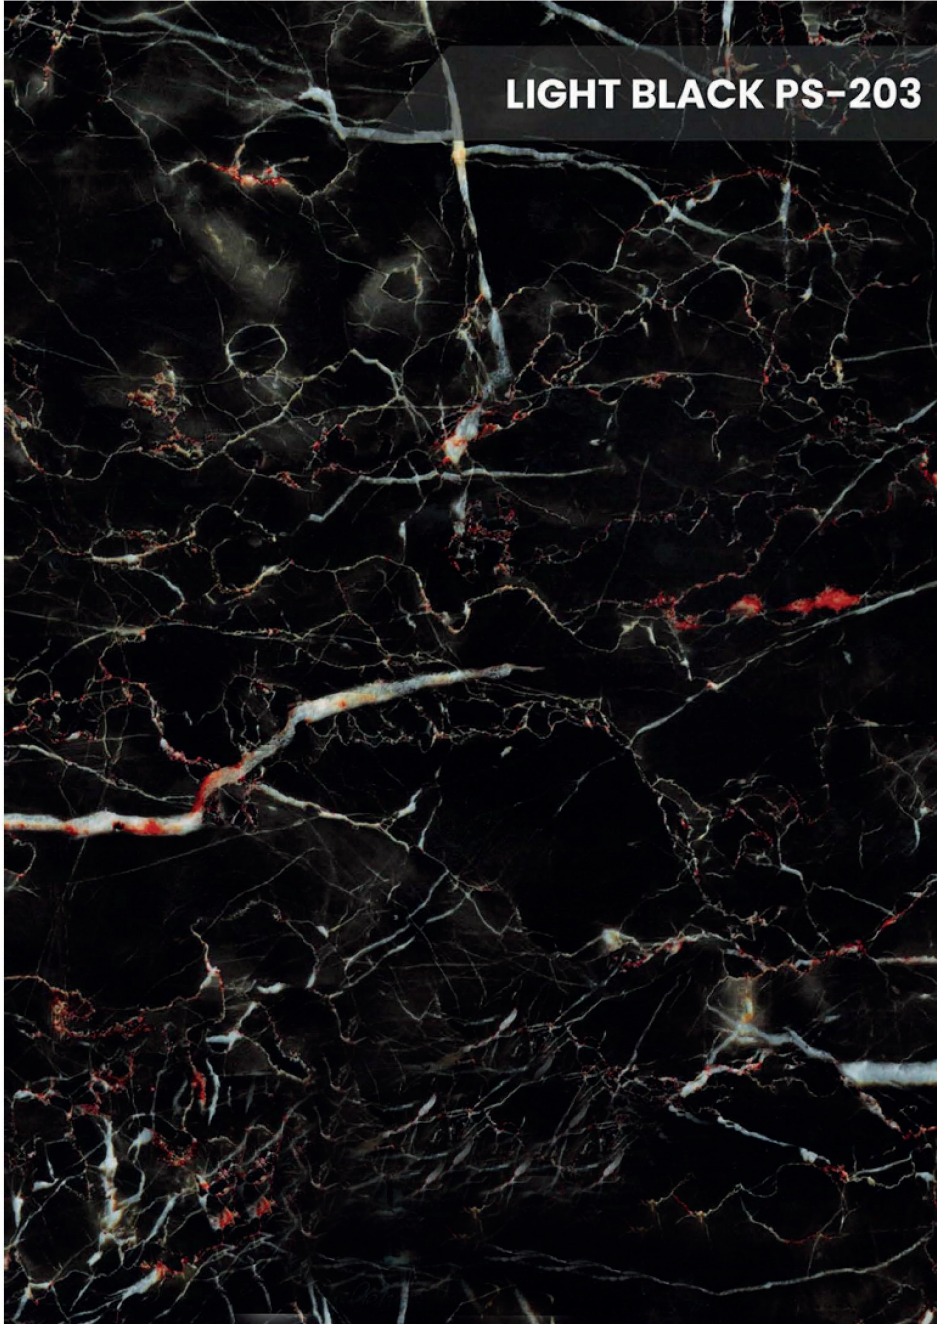

TIGRE PS-102

This image displays a marble pattern characterized by more linear and flowing veins. The base is a pale, neutral tone, with dark grey and black lines that sweep across the surface in a more uniform, diagonal-to-curving orientation, giving it a more structured appearance than the first pattern.

BLACK WHITE PS-201

PUNTO GIALLO PS-202

LIGHT BLACK PS-203

BİLECİK BEJ PS-301

A close-up view of a marble surface with a light beige or cream-colored base. It features a network of thin, dark brown veins that branch out across the surface in an irregular, organic pattern. The overall appearance is subtle and elegant.

ROSA BEJ PS-302

A close-up view of a marble surface with a deep, rich red base color. It is characterized by a dense and intricate pattern of white veins that crisscross the surface, creating a complex, web-like structure. The contrast between the red and white is sharp and vibrant.