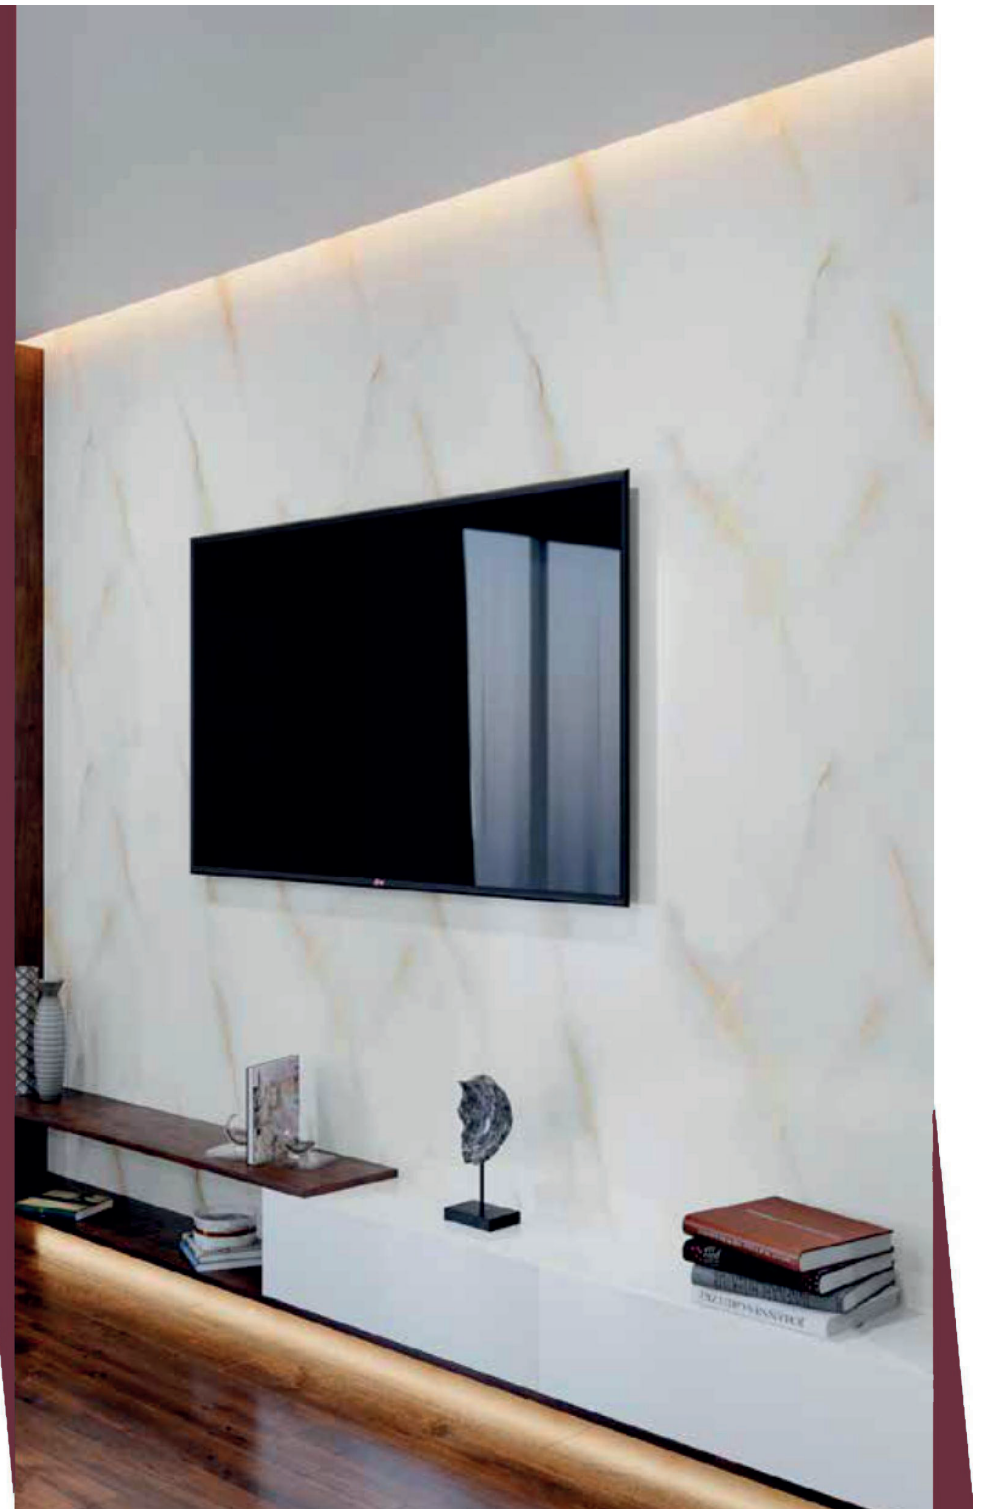

Üretici Firma

Manufacturer

DECOSTONE

DECODECK

Decostone, Decodeck Kompozit A.Ş bünyesinde son teknoloji ile üretilen, yerli bir duvar kaplamasıdır. Mermere göre çok daha hafiftir. Duvar kaplamasına daha ekonomik bir çözüm getirerek, maliyet ve zamandan tasarruf sağlar.

Decostone is the product for wall covering and produced with the latest technology by Decodeck Composite A.Ş. It is lighter than marble. It saves cost and time by bringing a more economical solution to the wall covering.

Decostone bir Decodeck Kompozit A.Ş markasıdır.

Decostone is a Decodeck Composite A.Ş. brand.

www.decodeckwpc.com