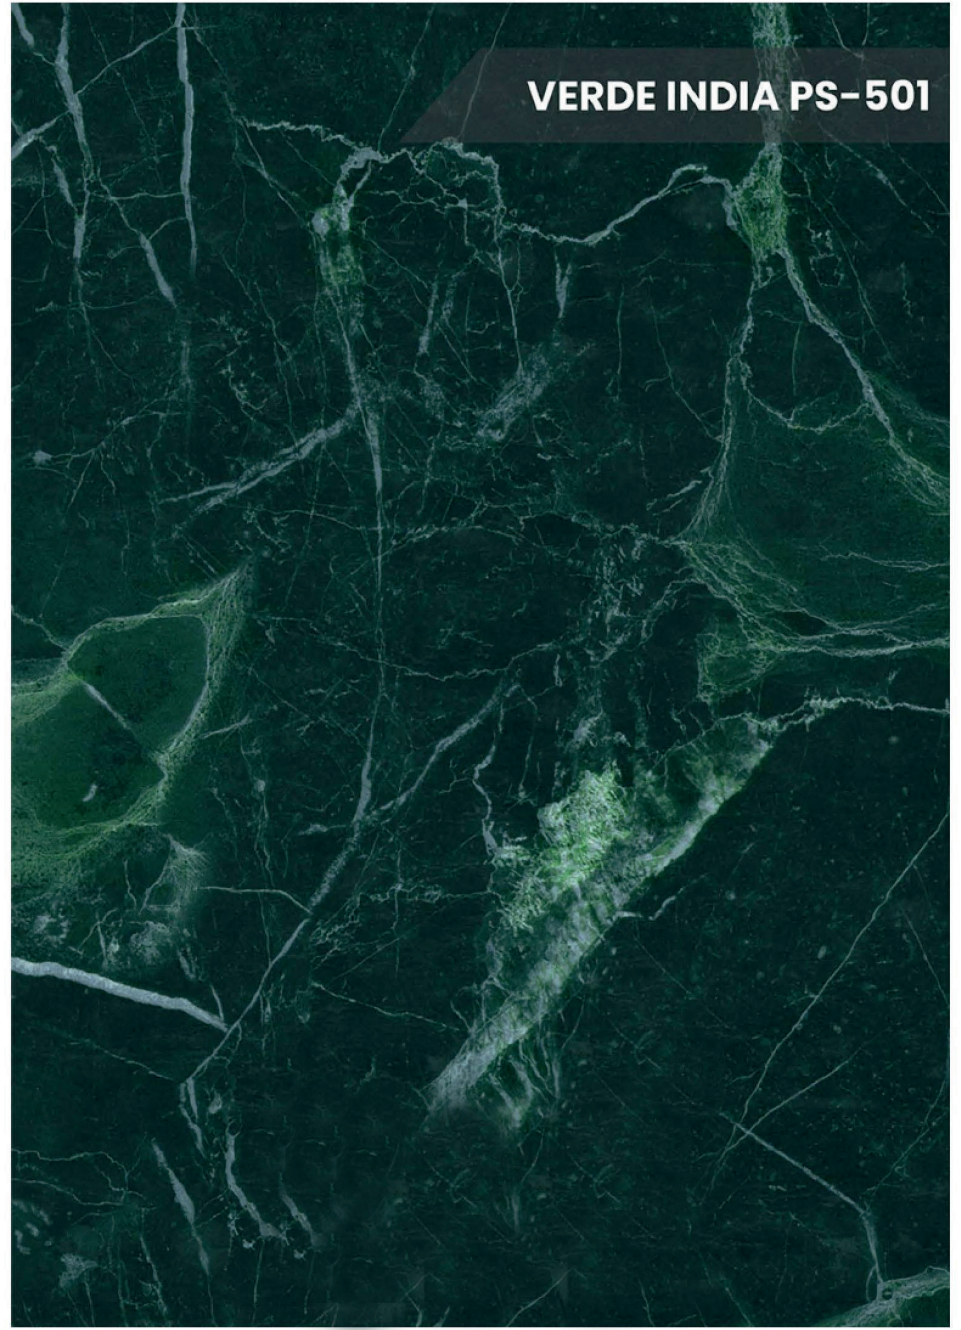

A close-up view of a marble surface with a deep, rich red base color. It is characterized by a dense and intricate pattern of white veins that crisscross the surface, creating a complex, web-like structure. The contrast between the red and white is sharp and vibrant.

ELAZIĞ VIŞNE PS-401

A close-up photograph of a marbled paper texture labeled 'Mielle Bal PS-701'. The overall color palette is light, featuring soft beige, cream, and pale yellow tones. The pattern is characterized by delicate, flowing veins and subtle gradients, giving it a soft and elegant appearance. The texture is less dense than the one on the left.

MIELLE BAL PS-701

VERDE INDIA PS-501