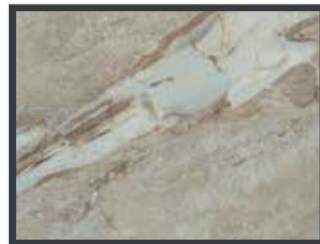

BİLECİK BEJ

Kod / Code: PS-301

Ölçü / Dimension: 1220 x 2440 mm

Kalınlık / Thickness: 2,80mm