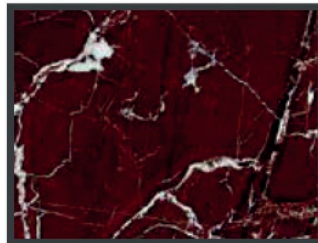

ROSSO LEVANTO

Kod / Code: PS-402

Ölçü / Dimension: 1220 x 2440 mm

Kalınlık / Thickness: 2,80mm