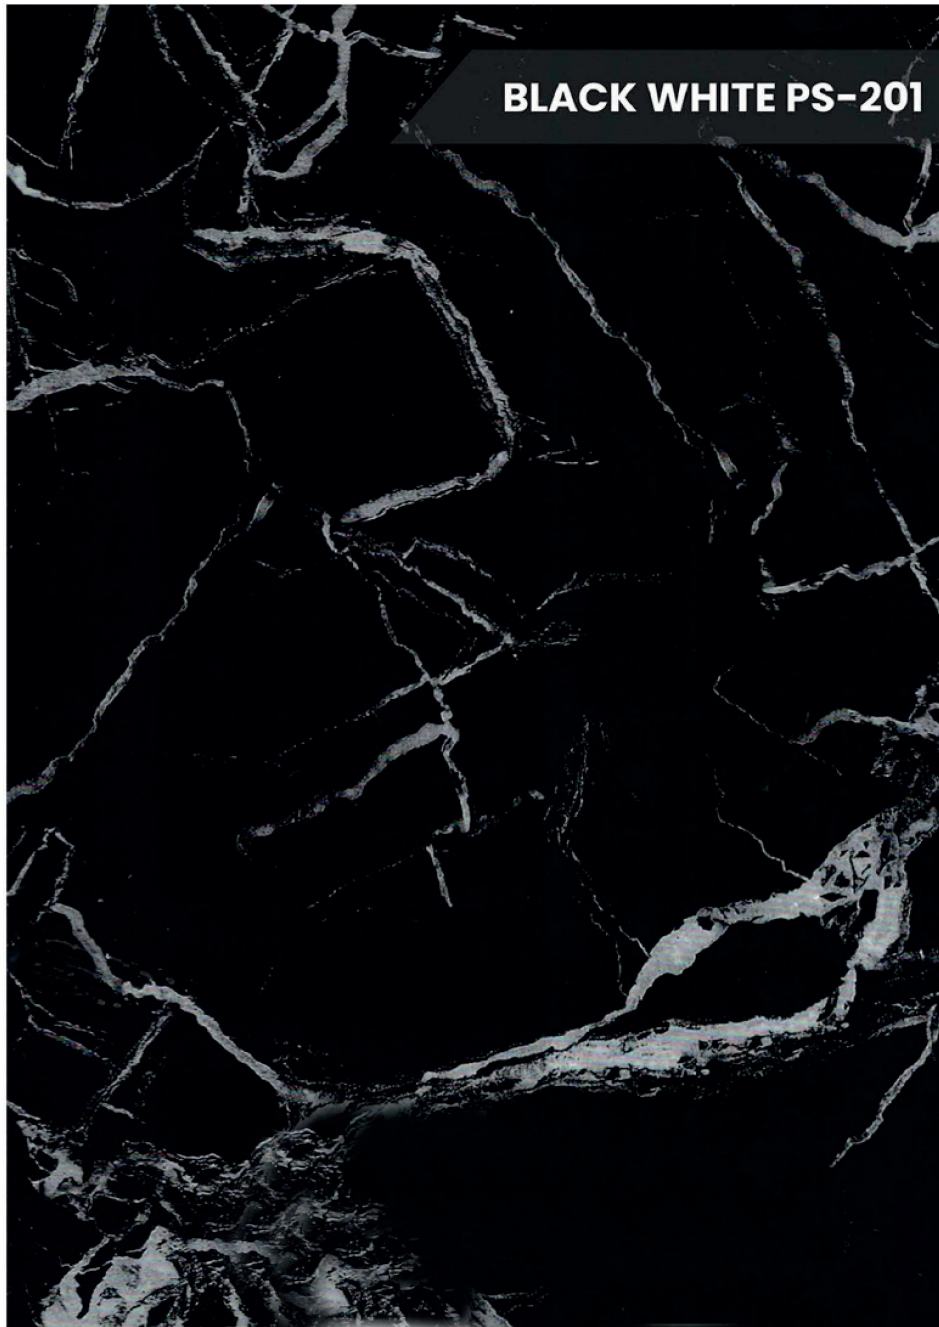

BLACK WHITE PS-201