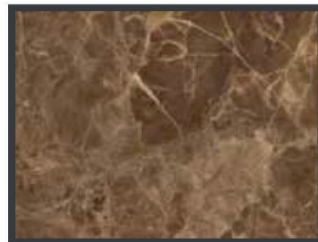

LIGHT BROWN

Kod / Code: PS-601

Ölçü / Dimension: 1220 x 2440 mm

Kalınlık / Thickness: 2,80mm